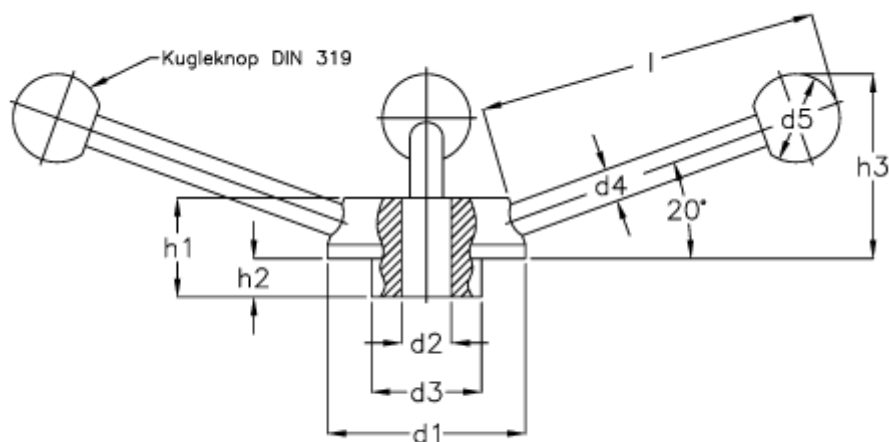

Article number: 20472221K

Description: E+G Handwheel
GN 213-50-K 12

Measures

$d1 = 50$
 $d2 = B 12$
 $d3 = 28$
 $d4 = 8$
 $d5 = 20$
 $H1 = 26$
 $H2 = 9$
 $l = 82$